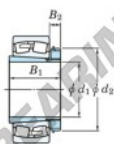

## Spherical roller bearing

### 22213RZK-H313X-JTEKT - 22213RZK-H313X-JTEKT

https://www.123bearing.com/bearing-housing/roller-bearing/spherical/22213rzk-h313x-jtekt

Boundary dimensions

Bearing No.	Boundary dimensions (mm)				Bore load ratings (kN)		Limiting speeds (min <sup>-1</sup> )	
	d1	D <sub>o</sub>	B	r (mm)	C <sub>r</sub>	C <sub>0r</sub>	Grease lub.	Oil lub.
22213RZK-H313X	60	120	31	1.5	222	211	4000	5200

## PRODUCT FEATURES

Brand	JTEKT
N° Ean13	3616060789563
Inside diameter	60 mm
Outside diameter	120 mm
Thickness	31 mm
Limiting speed	4000 rpm
Dynamic load	222 kN
Static load	211 kN
Packaging	1

[contact@123bearing.com](mailto:contact@123bearing.com)