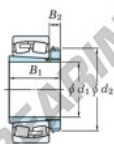

Spherical roller bearing 22310RZK-H2310X-JTEKT - 22310RZK-H2310X-JTEKT

<https://www.123bearing.com/bearing-housing/roller-bearing/spherical/22310rzk-h2310x-jtekt>

Boundary dimensions

Bearing No.	Boundary dimensions (mm)			Basic load ratings (kN)	Limiting speeds (min ⁻¹)		
	d1	D	B		Cr	C0r	Grease lub.
22310RZK-H2310X	45	110	40	255	237	4500	6200

PRODUCT FEATURES

Brand	JTEKT
N° Ean13	3616060789488
Inside diameter	45 mm
Outside diameter	110 mm
Thickness	40 mm
Limiting speed	4500 rpm
Dynamic load	255 kN
Static load	237 kN
Packaging	1

contact@123bearing.com