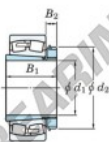

Spherical roller bearing

21310RZK-H310X-JTEKT - 21310RZK-H310X-JTEKT

https://www.123bearing.com/bearing-housing/roller-bearing/spherical/21310rzk-h310x-jtekt

Boundary dimensions

Bearing No.	Boundary dimensions (mm)				Basic load ratings (kN)		Limiting speeds (min ⁻¹)	
	d1	D	B	r (mm)	Cr	Cor	Grease lub.	Oil lub.
21310RZK-H310X	45	110	27	2	157	151	4500	6100

PRODUCT FEATURES

Brand	JTEKT
N° Ean13	3616060789471
Inside diameter	45 mm
Outside diameter	110 mm
Thickness	27 mm
Limiting speed	4500 rpm
Dynamic load	157 kN
Static load	151 kN
Packaging	1

contact@123bearing.com