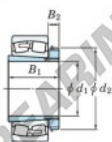

Spherical roller bearing 22308RZK-H2308X-JTEKT - 22308RZK-H2308X-JTEKT

<https://www.123bearing.com/bearing-housing/roller-bearing/spherical/22308rzk-h2308x-jtekt>

Boundary dimensions

Bearing No.	Boundary dimensions (mm)				Basic load ratings (kN)		Limiting speeds (min. 1)	
	d1	d2	B	r (mm)	Cr	C0r	Grease lub.	Oil lub.
22308RZK-H2308X	35	90	33	1.5	170	152	5600	7600

PRODUCT FEATURES

Brand	JTEKT
N° Ean13	3616060789419
Inside diameter	35 mm
Outside diameter	90 mm
Thickness	33 mm
Limiting speed	5600 rpm
Dynamic load	170 kN
Static load	152 kN
Packaging	1

contact@123bearing.com