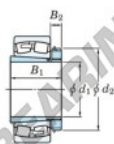

Spherical roller bearing

22208RZK-H308X-JTEKT - 22208RZK-H308X-JTEKT

https://www.123bearing.com/bearing-housing/roller-bearing/spherical/22208rzk-h308x-jtekt

Boundary dimensions

Bearing No.	Boundary dimensions (mm)				Basic load ratings (kN)		Limiting speeds (min ⁻¹)	
	d1	D _o	B	r (mm)	C _r	C _{0r}	Grease lub.	Oil lub.
22208RZK-H308X	35	80	23	1.1	114	102	6200	8300

PRODUCT FEATURES

Brand	JTEKT
N° Ean13	3616060789396
Inside diameter	35 mm
Outside diameter	80 mm
Thickness	23 mm
Limiting speed	6200 rpm
Dynamic load	114 kN
Static load	102 kN
Packaging	1

contact@123bearing.com