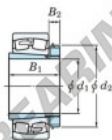

Spherical roller bearing

22207RZK-H307X-JTEKT - 22207RZK-H307X-JTEKT

https://www.123bearing.com/bearing-housing/roller-bearing/spherical/22207rzk-h307x-jtekt

Boundary dimensions

PRODUCT FEATURES

Brand	JTEKT
N° Ean13	3616060789372
Inside diameter	30 mm
Outside diameter	72 mm
Thickness	23 mm
Limiting speed	6900 rpm
Dynamic load	100 kN
Static load	88.7 kN
Packaging	1

contact@123bearing.com

(646) 712 9672

CRT4 de Lesquin 60 Rue Du Haut De Sainghin 59273 Fretin FRANCE