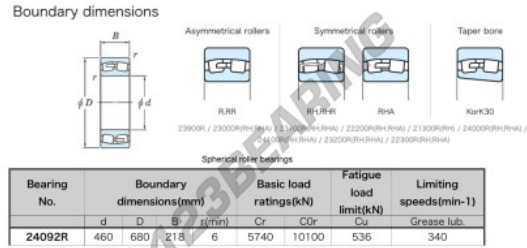

# Deep groove ball bearing single row 24092-R-JTEKT - 24092-R-JTEKT

<https://www.123bearing.com/bearing-housing/deep-groove-bearing/single-row/24092-r-jtekt>

## PRODUCT FEATURES

Brand	JTEKT
N° Ean13	3616060672377
Inside diameter	460 mm
Outside diameter	680 mm
Thickness	218 mm
Limiting speed	340 rpm
Dynamic load	5740 kN
Static load	10100 kN
Packaging	1

[contact@123bearing.com](mailto:contact@123bearing.com)