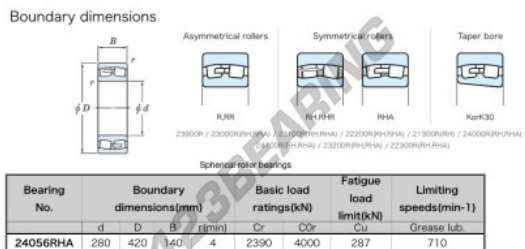

Deep groove ball bearing single row 24056-RHA-JTEKT - 24056-RHA-JTEKT

<https://www.123bearing.com/bearing-housing/deep-groove-bearing/single-row/24056-rha-jtekt>

PRODUCT FEATURES

| | |
|------------------|---------------|
| Brand | JTEKT |
| N° Ean13 | 3616060671134 |
| Inside diameter | 280 mm |
| Outside diameter | 420 mm |
| Thickness | 140 mm |
| Limiting speed | 210 rpm |
| Dynamic load | 2390 kN |
| Static load | 4000 kN |
| Packaging | 1 |