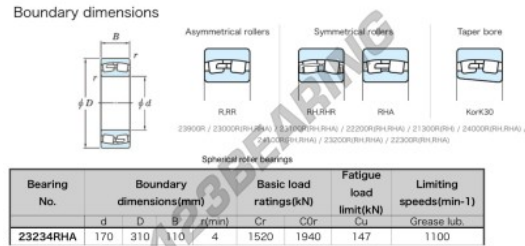

Deep groove ball bearing single row 23234-RHA-JTEKT - 23234-RHA-JTEKT

<https://www.123bearing.com/bearing-housing/deep-groove-bearing/single-row/23234-rha-jtekt>

PRODUCT FEATURES

Brand	JTEKT
N° Ean13	3616060666529
Inside diameter	170 mm
Outside diameter	310 mm
Thickness	110 mm
Limiting speed	1100 rpm
Dynamic load	1520 kN
Static load	1940 kN
Packaging	1