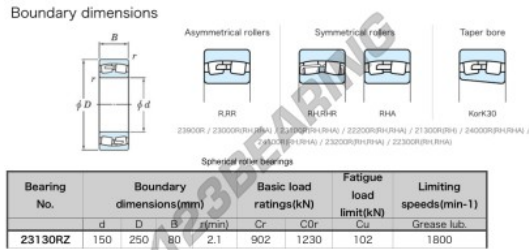

Deep groove ball bearing single row 23130-RZ-JTEKT - 23130-RZ-JTEKT

<https://www.123bearing.com/bearing-housing/deep-groove-bearing/single-row/23130-rz-jtekt>

PRODUCT FEATURES

Brand	JTEKT
N° Ean13	3616060662149
Inside diameter	150 mm
Inside diameter	5.906" inch
Outside diameter	250 mm
Outside diameter	9.843" inch
Thickness	80 mm
Thickness	3.15" inch
Limiting speed	1800 rpm
Dynamic load	902 kN
Static load	1230 kN
Packaging	1