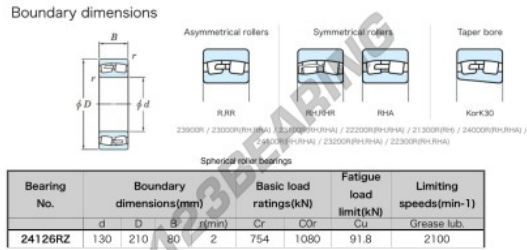

## Deep groove ball bearing single row 24126-RZ-JTEKT - 24126-RZ-JTEKT

<https://www.123bearing.com/bearing-housing/deep-groove-bearing/single-row/24126-rz-jtekt>

### PRODUCT FEATURES

Brand	JTEKT
N° Ean13	3616060661982
Inside diameter	130 mm
Outside diameter	210 mm
Thickness	80 mm
Limiting speed	2100 rpm
Dynamic load	754 kN
Static load	1080 kN
Packaging	1

[contact@123bearing.com](mailto:contact@123bearing.com)