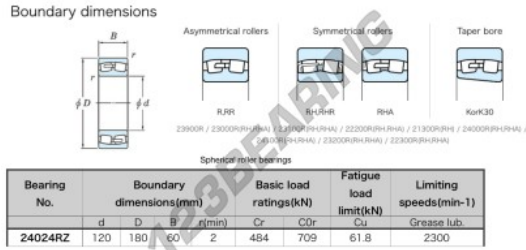

# Deep groove ball bearing single row 24024-RZ-JTEKT - 24024-RZ-JTEKT

<https://www.123bearing.com/bearing-housing/deep-groove-bearing/single-row/24024-rz-jtekt>

## PRODUCT FEATURES

Brand	JTEKT
N° Ean13	3616060661890
Inside diameter	120 mm
Outside diameter	180 mm
Thickness	60 mm
Limiting speed	2300 rpm
Dynamic load	484 kN
Static load	709 kN
Packaging	1

[contact@123bearing.com](mailto:contact@123bearing.com)