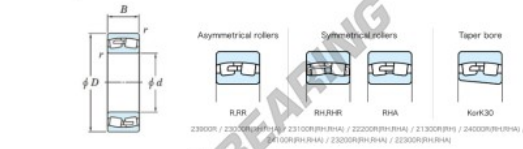

Deep groove ball bearing single row 22205-RZ-JTEKT - 22205-RZ-JTEKT

<https://www.123bearing.com/bearing-housing/deep-groove-bearing/single-row/22205-rz-jtekt>

Boundary dimensions

Spherical roller bearings

| Bearing No. | Boundary dimensions (mm) | | | | Basic load ratings (kN) | | Fatigue load limit (kN) | Limiting speeds (min-1) |
|-------------|--------------------------|----|----|---------|-------------------------|-----------------|-------------------------|-------------------------|
| | d | D | B | r (min) | C _r | C _{0r} | C _u | Grease lub. |
| 22205RZ | 25 | 52 | 18 | 1 | 56.8 | 48.1 | 3.9 | 9600 |

PRODUCT FEATURES

| | |
|------------------|---------------|
| Brand | JTEKT |
| N° Ean13 | 4549250243240 |
| Inside diameter | 25 mm |
| Outside diameter | 52 mm |
| Thickness | 18 mm |
| Limiting speed | 9600 rpm |
| Dynamic load | 56 kN |
| Static load | 48 kN |
| Packaging | 1 |