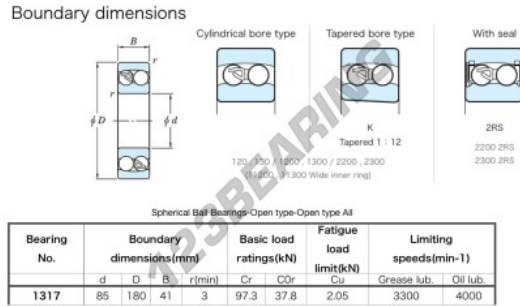

Self aligning ball bearing 1317-JTEKT - 1317-JTEKT

<https://www.123bearing.com/bearing-housing/deep-groove-bearing/sefl-aligning/1317-jtekt>

PRODUCT FEATURES

Brand	JTEKT
N° Ean13	4549250088407
Inside diameter	85 mm
Outside diameter	180 mm
Thickness	41 mm
Limiting speed	3300 rpm
Dynamic load	97.3 kN
Static load	37.8 kN
Packaging	1