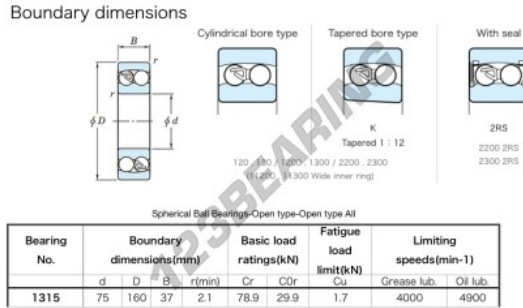

Self aligning ball bearing 1315-JTEKT - 1315-JTEKT

<https://www.123bearing.com/bearing-housing/deep-groove-bearing/sefl-aligning/1315-jtekt>

PRODUCT FEATURES

Brand	JTEKT
N° Ean13	4549250088339
Inside diameter	75 mm
Outside diameter	160 mm
Thickness	37 mm
Limiting speed	4000 rpm
Dynamic load	78.9 kN
Static load	29.9 kN
Packaging	1