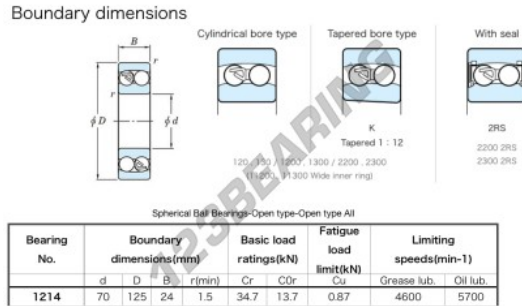

## Self aligning ball bearing 1214-JTEKT - 1214-JTEKT

<https://www.123bearing.com/bearing-housing/deep-groove-bearing/sefl-aligning/1214-jtekt>

### PRODUCT FEATURES

Brand	JTEKT
N° Ean13	4549250087554
Inside diameter	70 mm
Outside diameter	125 mm
Thickness	24 mm
Limiting speed	4600 rpm
Dynamic load	34.7 kN
Static load	13.7 kN
Packaging	1

[contact@123bearing.com](mailto:contact@123bearing.com)