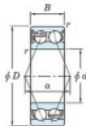

Deep groove ball bearing single row 5208-ZZ-JTEKT - 5208-ZZ-JTEKT

<https://www.123bearing.com/bearing-housing/deep-groove-bearing/single-row/5208-zz-jtekt>

Boundary dimensions

Double shielded - Shielded ZZ

| Bearing No. | Boundary dimensions(mm) | | | | Basic load ratings(kN) | | Fatigue load limit(kN) | Limiting speeds(min-1) |
|-------------|-------------------------|----|------|--------|------------------------|------|------------------------|------------------------|
| | d | D | B | r(min) | Cr | Cor | Cu | Grease lub. |
| 5208 ZZ | 40 | 80 | 30.2 | 1.1 | 45.7 | 29.1 | 1.5 | 5000 |

PRODUCT FEATURES

| | |
|------------------|----------------------|
| Brand | JTEKT |
| N° Ean13 | 3616060660626 |
| Inside diameter | 40 mm |
| Sealing | Shield on both sides |
| Outside diameter | 80 mm |
| Thickness | 30.2 mm |
| Limiting speed | 5000 rpm |
| Dynamic load | 45.7 kN |
| Static load | 29.1 kN |
| Packaging | 1 |