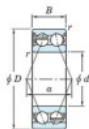

## Deep groove ball bearing single row 5206-ZZ-JTEKT - 5206-ZZ-JTEKT

<https://www.123bearing.com/bearing-housing/deep-groove-bearing/single-row/5206-zz-jtekt>

Boundary dimensions

Double row angular - Shielded ZZ

Bearing No.	Boundary dimensions(mm)				Basic load ratings(kN)		Fatigue load limit(kN)	Limiting speeds(min-1)
	d	D	B	r(min)	Cr	C0r	C0	Grease lub.
5206 ZZ	30	62	23.8	1	31.7	18.3	0.95	6400

## PRODUCT FEATURES

Brand	JTEKT
N° Ean13	3616060660589
Inside diameter	30 mm
Sealing	Shield on both sides
Outside diameter	62 mm
Thickness	23.8 mm
Limiting speed	6400 rpm
Weight	314 g
Dynamic load	31.7 kN
Static load	18.3 kN
Packaging	1