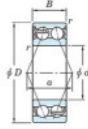

Deep groove ball bearing single row 5204-ZZ-JTEKT - 5204-ZZ-JTEKT

<https://www.123bearing.com/bearing-housing/deep-groove-bearing/single-row/5204-zz-jtekt>

Boundary dimensions

Double row angular - Shielded ZZ

Bearing No.	Boundary dimensions(mm)				Basic load ratings(kN)		Fatigue load limit(kN)	Limiting speeds(min-1)
	d	D	B	r (min)	Cr	C0r	C0	Grease lub
5204 ZZ	20	47	20.6	1	20	10.8	0.56	8800

PRODUCT FEATURES

Brand	JTEKT
N° Ean13	4549250136054
Inside diameter	20 mm
Sealing	-
Outside diameter	47 mm
Thickness	20.6 mm
Limiting speed	8800 rpm
Weight	171 g
Dynamic load	20 kN
Static load	10.8 kN
Packaging	-