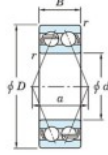

Deep groove ball bearing single row 3321-JTEKT - 3321-JTEKT

<https://www.123bearing.com/bearing-housing/deep-groove-bearing/single-row/3321-jtekt>

Boundary dimensions

Angular Ball bearings - Double-row - Open

Bearing No.	Boundary dimensions(mm)				Basic load ratings(kN)		Fatigue load limit(kN)	Limiting speeds(min-1)
	d	D	B	r(min)	Cr	Cor	Cu	Grease lub.
3321	105	225	87.3	3	331	354	18.5	1800

PRODUCT FEATURES

Brand	JTEKT
N° Ean13	3616060660312
Inside diameter	105 mm
Outside diameter	225 mm
Thickness	87.3 mm
Limiting speed	1800 rpm
Dynamic load	331 kN
Static load	354 kN
Packaging	1