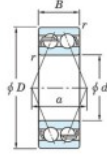

## Deep groove ball bearing single row 3315-JTEKT - 3315-JTEKT

<https://www.123bearing.com/bearing-housing/deep-groove-bearing/single-row/3315-jtekt>

Boundary dimensions

Bearing No.	Boundary dimensions (mm)				Basic load ratings (kN)		Fatigue load limit (kN)	Limiting speeds (min-1)
	d	D	B	r (min)	Cr	Cor	Cu	Grease lub.
3315	75	160	68.3	2.1	211	189	9	2500

### PRODUCT FEATURES

Brand	JTEKT
N° Ean13	3616060660176
Inside diameter	75 mm
Outside diameter	160 mm
Thickness	68.3 mm
Limiting speed	2500 rpm
Dynamic load	211 kN
Static load	189 kN
Packaging	1

[contact@123bearing.com](mailto:contact@123bearing.com)