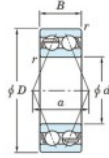

## Deep groove ball bearing single row 5208-JTEKT - 5208-JTEKT

<https://www.123bearing.com/bearing-housing/deep-groove-bearing/single-row/5208-jtekt>

Boundary dimensions

Angular ball bearings - Double-row - Open

Bearing No.	Boundary dimensions(mm)				Basic load ratings(kN)		Fatigue load limit(kN)	Limiting speeds(min-1)
	d	D	B	r(min)	Cr	Cor	Cu	Grease lub.
5208	40	80	30.2	1.1	55.5	33.6	1.75	5000

### PRODUCT FEATURES

Brand	JTEKT
N° Ean13	4549250136474
Inside diameter	40 mm
Outside diameter	80 mm
Thickness	30.2 mm
Limiting speed	5000 rpm
Dynamic load	55.5 kN
Static load	33.6 kN
Packaging	1

[contact@123bearing.com](mailto:contact@123bearing.com)