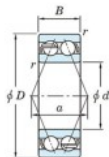

Deep groove ball bearing single row 3208-JTEKT - 3208-JTEKT

<https://www.123bearing.com/bearing-housing/deep-groove-bearing/single-row/3208-jtekt>

Boundary dimensions

Angular Ball bearings - Double-row - Open

Bearing No.	Boundary dimensions(mm)				Basic load ratings(kN)		Fatigue load limit(kN)	Limiting speeds(min-1)
	d	D	B	r(min)	Cr	CDr	Cu	Grease lub.
3208	40	80	30.2	1.1	52.4	43.9	2.25	5000

PRODUCT FEATURES

Brand	JTEKT
N° Ean13	4549250123894
Inside diameter	40 mm
Outside diameter	80 mm
Thickness	30.2 mm
Limiting speed	5000 rpm
Dynamic load	52.4 kN
Static load	43.9 kN
Packaging	1

contact@123bearing.com

(646) 712 9672