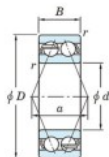

Deep groove ball bearing single row 5204-JTEKT - 5204-JTEKT

<https://www.123bearing.com/bearing-housing/deep-groove-bearing/single-row/5204-jtekt>

Boundary dimensions

Angular Ball bearings - Double-row - Open

| Bearing No. | Boundary dimensions(mm) | | | | Basic load ratings(kN) | | Fatigue load limit(kN) | Limiting speeds(min-1) |
|-------------|-------------------------|----|------|--------|------------------------|------|------------------------|------------------------|
| | d | D | B | r(min) | Cr | CDr | Cu | Grease lub. |
| 5204 | 20 | 47 | 20.6 | 1 | 24.6 | 12.5 | 0.64 | 8800 |

PRODUCT FEATURES

| | |
|------------------|---------------|
| Brand | JTEKT |
| N° Ean13 | 4549250136030 |
| Inside diameter | 20 mm |
| Outside diameter | 47 mm |
| Thickness | 20.6 mm |
| Limiting speed | 8800 rpm |
| Weight | 163 g |
| Dynamic load | 24.6 kN |
| Static load | 12.5 kN |
| Packaging | 1 |