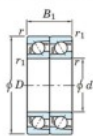

Deep groove ball bearing single row 7040-BDT-FY-JTEKT - 7040-BDT-FY-JTEKT

<https://www.123bearing.com/bearing-housing/deep-groove-bearing/single-row/7040-bdt-fy-jtekt>

Boundary dimensions

Bearing No.	Boundary dimensions(mm)					Basic load ratings(kN)		Fatigue load factor		Limiting speeds(min-1)
	d	D	B	r1(mm)	r2(mm)	Cr	Cor	Cu	f0	Grease Lub.
7040BDT FY	200	310	102	2.1	1.1	443	558	18.1	-	1300

PRODUCT FEATURES

Brand	JTEKT
N° Ean13	3616060659552
Inside diameter	200 mm
Outside diameter	310 mm
Thickness	102 mm
Limiting speed	1300 rpm
Dynamic load	443 kN
Static load	558 kN
Packaging	1

contact@123bearing.com

(646) 712 9672

CRT4 de Lesquin 60 Rue Du Haut De Sainghin 59273 Fretin FRANCE