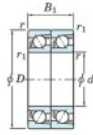

Deep groove ball bearing single row 7336-DT-FY-JTEKT - 7336-DT-FY-JTEKT

<https://www.123bearing.com/bearing-housing/deep-groove-bearing/single-row/7336-dt-fy-jtekt>

Boundary dimensions

Bearing No.	Boundary dimensions(mm)					Basic load ratings(kN)		Fatigue load factor		Limiting speeds(min-1)
	d	D	B	r1(mm)	r2(mm)	Cr	C0r	C10	B0	
7336DT FY	180	380	150	4	1.5	831	1070	33	-	1500

PRODUCT FEATURES

Brand	JTEKT
N° Ean13	3616060659422
Inside diameter	180 mm
Outside diameter	380 mm
Thickness	150 mm
Limiting speed	1500 rpm
Dynamic load	831 kN
Static load	1070 kN
Packaging	1

contact@123bearing.com

(646) 712 9672

CRT4 de Lesquin 60 Rue Du Haut De Sainghin 59273 Fretin FRANCE