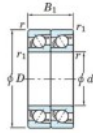

Deep groove ball bearing single row 7334-BDT-FY-JTEKT - 7334-BDT-FY-JTEKT

<https://www.123bearing.com/bearing-housing/deep-groove-bearing/single-row/7334-bdt-fy-jtekt>

Boundary dimensions

Bearing No.	Boundary dimensions(mm)						Basic load ratings(kN)		Fatigue load factor	Limiting speeds(min-1)	
	d	D	B	r	r1	r1min	C	C0	60	Groove ball	
7334BDT FY	170	360	144	4	1.5		721	888	28.2	-	1200

PRODUCT FEATURES

Brand	JTEKT
N° Ean13	3616060659316
Inside diameter	170 mm
Outside diameter	360 mm
Thickness	144 mm
Limiting speed	1200 rpm
Dynamic load	721 kN
Static load	888 kN
Packaging	1

contact@123bearing.com

(646) 712 9672

CRT4 de Lesquin 60 Rue Du Haut De Sainghin 59273 Fretin FRANCE