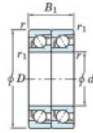

Deep groove ball bearing single row 7234-DT-FY-JTEKT - 7234-DT-FY-JTEKT

<https://www.123bearing.com/bearing-housing/deep-groove-bearing/single-row/7234-dt-fy-jtekt>

Boundary dimensions

Bearing No.	Boundary dimensions(mm)					Basic load ratings(kN)		Fatigue load factor		Limiting speeds(min-1)
	d	D	B1	r1(mm)	r11(mm)	C_r	C_{0r}	f₀	f₁	Grease/oil
7234DT FY	170	310	104	4	1.5	552	661	22	-	1800

PRODUCT FEATURES

Brand	JTEKT
N° Ean13	3616060659293
Inside diameter	170 mm
Outside diameter	310 mm
Thickness	104 mm
Limiting speed	1800 rpm
Dynamic load	552 kN
Static load	661 kN
Packaging	1

contact@123bearing.com

(646) 712 9672

CRT4 de Lesquin 60 Rue Du Haut De Sainghin 59273 Fretin FRANCE