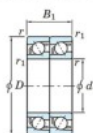

Deep groove ball bearing single row 7034-CDT-FY-JTEKT - 7034-CDT-FY-JTEKT

<https://www.123bearing.com/bearing-housing/deep-groove-bearing/single-row/7034-cdt-fy-jtekt>

Boundary dimensions

Bearing No.	Boundary dimensions(mm)					Basic load ratings(kN)		Fatigue load factor		Limiting speed(min-1)
	d	D	B	r1(mm)	r2(mm)	Cr	C0r	U0	f0	Grease lub.
7034CDT FY	170	260	84	2.1	1.1	415	469	17.9	15.9	2900

PRODUCT FEATURES

Brand	JTEKT
N° Ean13	3616060659279
Inside diameter	170 mm
Inside diameter	6.693" inch
Outside diameter	260 mm
Outside diameter	10.236" inch
Thickness	84 mm
Thickness	3.307" inch
Limiting speed	2900 rpm
Dynamic load	415 kN
Static load	469 kN
Packaging	1

contact@123bearing.com

(646) 712 9672

CRT4 de Lesquin 60 Rue Du Haut De Sainghin 59273 Fretin FRANCE