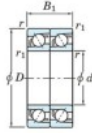

Deep groove ball bearing single row 7934-CDT-FY-JTEKT - 7934-CDT-FY-JTEKT

<https://www.123bearing.com/bearing-housing/deep-groove-bearing/single-row/7934-cdt-fy-jtekt>

Boundary dimensions

Bearing No.	Boundary dimensions(mm)					Basic load ratings(kN)		Fatigue load factor		Limiting speeds(min-1)
	d	D	B	r1(mm)	r2(mm)	Cr	Cor	C0	f0	Grease Lub
7934CDT FY	170	230	56	2	1	255	302	11.5	16.6	3100

PRODUCT FEATURES

Brand	JTEKT
N° Ean13	3616060659231
Inside diameter	170 mm
Inside diameter	6.693" inch
Outside diameter	230 mm
Outside diameter	9.055" inch
Thickness	56 mm
Thickness	2.205" inch
Limiting speed	3100 rpm
Dynamic load	255 kN
Static load	302 kN
Packaging	1

contact@123bearing.com

(646) 712 9672

CRT4 de Lesquin 60 Rue Du Haut De Sainghin 59273 Fretin FRANCE