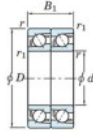

Deep groove ball bearing single row 7032-BDT-FY-JTEKT - 7032-BDT-FY-JTEKT

<https://www.123bearing.com/bearing-housing/deep-groove-bearing/single-row/7032-bdt-fy-jtekt>

Boundary dimensions

Bearing No.	Boundary dimensions(mm)					Basic load ratings(kN)		Fatigue load factor		Limiting speeds(min-1)
	d	D	B	r (mm)	r1 (mm)	C	C0	Cu	f0	Grease lub.
7032BDT FY	160	240	76	2.1	1.1	282	316	11.6	-	1700

PRODUCT FEATURES

Brand	JTEKT
N° Ean13	3616060659118
Inside diameter	160 mm
Outside diameter	240 mm
Thickness	76 mm
Limiting speed	1700 rpm
Dynamic load	282 kN
Static load	316 kN
Packaging	1

contact@123bearing.com

(646) 712 9672

CRT4 de Lesquin 60 Rue Du Haut De Sainghin 59273 Fretin FRANCE