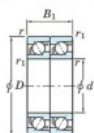

Deep groove ball bearing single row 7230-BDT-FY-JTEKT - 7230-BDT-FY-JTEKT

<https://www.123bearing.com/bearing-housing/deep-groove-bearing/single-row/7230-bdt-fy-jtekt>

Boundary dimensions

Bearing No.	Boundary dimensions(mm)					Basic load ratings(kN)		Fatigue load factor		Limiting speeds(min-1)
	d	D	B	r1(mm)	r2(mm)	Cr	C0r	Cu	f0	Grease lub.
7230BDT FY	150	270	90	3	1.1	456	509	18.1	-	1600

PRODUCT FEATURES

Brand	JTEKT
N° Ean13	3616060659033
Inside diameter	150 mm
Inside diameter	5.906" inch
Outside diameter	270 mm
Outside diameter	10.63" inch
Thickness	90 mm
Thickness	3.543" inch
Limiting speed	1600 rpm
Dynamic load	456 kN
Static load	509 kN
Packaging	1

contact@123bearing.com

(646) 712 9672

CRT4 de Lesquin 60 Rue Du Haut De Sainghin 59273 Fretin FRANCE