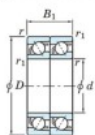

Deep groove ball bearing single row 7230-BDT-FY-JTEKT - 7230-BDT-FY-JTEKT

<https://www.123bearing.com/bearing-housing/deep-groove-bearing/single-row/7230-bdt-fy-jtekt>

Boundary dimensions

Bearing No.	Boundary dimensions(mm)					Basic load ratings(kN)		Fatigue load factor		Limiting speeds(min-1)
	d	D	B	r1(mm)	r2(mm)	Cr	C0r	Cu	f0	Grease lub.
7230BDT FY	150	270	90	3	1.1	456	509	18.1	-	1600

PRODUCT FEATURES

Brand	JTEKT
N° Ean13	3616060659033
Inside diameter	150 mm
Inside diameter	5.906" inch
Outside diameter	270 mm
Outside diameter	10.63" inch
Thickness	90 mm
Thickness	3.543" inch
Limiting speed	1600 rpm
Dynamic load	456 kN
Static load	509 kN
Packaging	1

contact@123bearing.com

(646) 712 9672

CRT4 de Lesquin 60 Rue Du Haut De Sainghin 59273 Fretin FRANCE