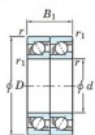

Deep groove ball bearing single row 7230-BDT-FY-JTEKT - 7230-BDT-FY-JTEKT

<https://www.123bearing.com/bearing-housing/deep-groove-bearing/single-row/7230-bdt-fy-jtekt>

Boundary dimensions

Bearing No.	Boundary dimensions(mm)					Basic load ratings(kN)		Fatigue load factor		Limiting speeds(min-1)
	d	D	B	r1(mm)	r2(mm)	Cr	C0r	Ca	f0	Grease lub.
7230BDT FY	150	270	90	3	1.1	456	509	18.1	-	1600

PRODUCT FEATURES

Brand	JTEKT
N° Ean13	3616060659033
Inside diameter	150 mm
Inside diameter	5.906" inch
Outside diameter	270 mm
Outside diameter	10.63" inch
Thickness	90 mm
Thickness	3.543" inch
Limiting speed	1600 rpm
Dynamic load	456 kN
Static load	509 kN
Packaging	1

contact@123bearing.com

(646) 712 9672

CRT4 de Lesquin 60 Rue Du Haut De Sainghin 59273 Fretin FRANCE