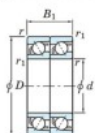

Deep groove ball bearing single row 7230-BDT-FY-JTEKT - 7230-BDT-FY-JTEKT

<https://www.123bearing.com/bearing-housing/deep-groove-bearing/single-row/7230-bdt-fy-jtekt>

Boundary dimensions

Bearing No.	Boundary dimensions(mm)					Basic load ratings(kN)		Fatigue load factor		Limiting speeds(min-1)
	d	D	B	r1(mm)	r1(max)	Cr	C0r	Ca	f0	Grease lub.
7230BDT FY	150	270	90	3	1.1	456	509	18.1	-	1600

PRODUCT FEATURES

Brand	JTEKT
N° Ean13	3616060659033
Inside diameter	150 mm
Inside diameter	5.906" inch
Outside diameter	270 mm
Outside diameter	10.63" inch
Thickness	90 mm
Thickness	3.543" inch
Limiting speed	1600 rpm
Dynamic load	456 kN
Static load	509 kN
Packaging	1

contact@123bearing.com

(646) 712 9672

CRT4 de Lesquin 60 Rue Du Haut De Sainghin 59273 Fretin FRANCE