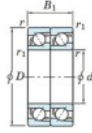

Deep groove ball bearing single row 7328-CDT-FY-JTEKT - 7328-CDT-FY-JTEKT

<https://www.123bearing.com/bearing-housing/deep-groove-bearing/single-row/7328-cdt-fy-jtekt>

Boundary dimensions

Bearing No.	Boundary dimensions(mm)						Basic load ratings(kN)		Fatigue load factor		Limiting speeds(min-1)
	d	D	B	r1mm	r1mm	C	C0	U	U0		
7328CDT FY	140	300	124	4	1.5	717	802	27.9	13.4	2900	

PRODUCT FEATURES

Brand	JTEKT
N° Ean13	3616060658968
Inside diameter	140 mm
Inside diameter	5.512" inch
Outside diameter	300 mm
Outside diameter	11.811" inch
Thickness	124 mm
Thickness	4.882" inch
Limiting speed	2800 rpm
Dynamic load	717 kN
Static load	802 kN
Packaging	1

contact@123bearing.com

(646) 712 9672

CRT4 de Lesquin 60 Rue Du Haut De Sainghin 59273 Fretin FRANCE