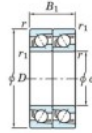

Deep groove ball bearing single row 7928-CDT-JTEKT - 7928-CDT-JTEKT

<https://www.123bearing.com/bearing-housing/deep-groove-bearing/single-row/7928-cdt-jtekt>

Boundary dimensions

Bearing No.	Boundary dimensions(mm)					Basic load ratings(kN)		Fatigue load factor		Limiting speeds(min-1)
	d	D	B	r1(min)	r1(max)	Cr	Cor	Cu	f0	Grease Lub.
7928CDT FY	140	190	48	1.5	1	179	210	8.45	16.6	4000

PRODUCT FEATURES

Brand	JTEKT
N° Ean13	3616060658869
Inside diameter	140 mm
Outside diameter	190 mm
Thickness	48 mm
Limiting speed	4000 rpm
Dynamic load	179 kN
Static load	210 kN
Packaging	1

contact@123bearing.com

(646) 712 9672

CRT4 de Lesquin 60 Rue Du Haut De Sainghin 59273 Fretin FRANCE