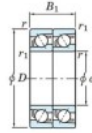

Deep groove ball bearing single row 7326-DT-FY-JTEKT - 7326-DT-FY-JTEKT

<https://www.123bearing.com/bearing-housing/deep-groove-bearing/single-row/7326-dt-fy-jtekt>

Boundary dimensions

Bearing No.	Boundary dimensions(mm)					Basic load ratings(kN)		Fatigue load factor		Limiting speeds(min-1)
	d	D	B	r1(min)	r1(max)	Cr	Cor	Cu	f0	Grease lub.
7326DT FY	130	280	116	4	1.5	611	659	23.7	-	2200

PRODUCT FEATURES

Brand	JTEKT
N° Ean13	3616060658845
Inside diameter	130 mm
Outside diameter	280 mm
Thickness	116 mm
Limiting speed	2200 rpm
Dynamic load	611 kN
Static load	659 kN
Packaging	1

contact@123bearing.com

(646) 712 9672

CRT4 de Lesquin 60 Rue Du Haut De Sainghin 59273 Fretin FRANCE