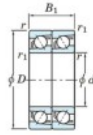

Deep groove ball bearing single row 7226-BDT-FY-JTEKT - 7226-BDT-FY-JTEKT

<https://www.123bearing.com/bearing-housing/deep-groove-bearing/single-row/7226-bdt-fy-jtekt>

Boundary dimensions

Bearing No.	Boundary dimensions(mm)					Basic load ratings(kN)		Fatigue load limit(kN)		factor	Limiting speeds(min-1)
	d	D	B	r1(mm)	r2(mm)	C2	C02	C01	80		
7226BDT FY	130	230	80	3	1.1	360	360	13.9	-	-	1900

PRODUCT FEATURES

Brand	JTEKT
N° Ean13	3616060658784
Inside diameter	130 mm
Outside diameter	230 mm
Thickness	80 mm
Limiting speed	1900 rpm
Dynamic load	360 kN
Static load	360 kN
Packaging	1

contact@123bearing.com

(646) 712 9672

CRT4 de Lesquin 60 Rue Du Haut De Sainghin 59273 Fretin FRANCE