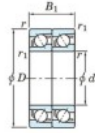

Deep groove ball bearing single row 7324-CDT-FY-JTEKT - 7324-CDT-FY-JTEKT

<https://www.123bearing.com/bearing-housing/deep-groove-bearing/single-row/7324-cdt-fy-jtekt>

Boundary dimensions

Bearing No.	Boundary dimensions(mm)					Basic load ratings(kN)		Fatigue load factor		Limiting speeds(min-1)
	d	D	B	r1(mm)	r2(mm)	Cr	Cor	C0	f0	Grease lub
7324CDT FY	120	260	110	3	1.1	538	542	20.3	13.7	3300

PRODUCT FEATURES

Brand	JTEKT
N° Ean13	3616060658715
Inside diameter	120 mm
Outside diameter	260 mm
Thickness	110 mm
Limiting speed	3300 rpm
Dynamic load	538 kN
Static load	542 kN
Packaging	1

contact@123bearing.com

(646) 712 9672

CRT4 de Lesquin 60 Rue Du Haut De Sainghin 59273 Fretin FRANCE