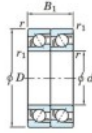

Deep groove ball bearing single row 7324-DT-FY-JTEKT - 7324-DT-FY-JTEKT

<https://www.123bearing.com/bearing-housing/deep-groove-bearing/single-row/7324-dt-fy-jtekt>

Boundary dimensions

Bearing No.	Boundary dimensions(mm)					Basic load ratings(kN)		Fatigue load limit(kN)		factor	Limiting speeds(min-1)
	d	D	B	r1(mm)	r2(mm)	Cr	Cor	C0r	#0		
7324DT FY	120	260	110	3	1.1	500	504	18.9	-	-	2400

PRODUCT FEATURES

Brand	JTEKT
N° Ean13	3616060658708
Inside diameter	120 mm
Inside diameter	4.724" inch
Outside diameter	260 mm
Outside diameter	10.236" inch
Thickness	110 mm
Thickness	4.331" inch
Limiting speed	2400 rpm
Dynamic load	500 kN
Static load	504 kN
Packaging	1

contact@123bearing.com

(646) 712 9672

CRT4 de Lesquin 60 Rue Du Haut De Sainghin 59273 Fretin FRANCE