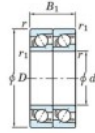

Deep groove ball bearing single row 7324-BDT-FY-JTEKT - 7324-BDT-FY-JTEKT

<https://www.123bearing.com/bearing-housing/deep-groove-bearing/single-row/7324-bdt-fy-jtekt>

Boundary dimensions

Bearing No.	Boundary dimensions(mm)						Basic load ratings(kN)		Fatigue load factor		Limiting speeds(min-1)
	d	D	B	r1(mm)	r1(max)	Cr	Cor	Cu	f0	Grease Lub.	
7324BDT FY	120	260	110	3	1.1	457	462	17.3	-	1800	

PRODUCT FEATURES

Brand	JTEKT
N° Ean13	3616060658692
Inside diameter	120 mm
Outside diameter	260 mm
Thickness	110 mm
Limiting speed	1800 rpm
Dynamic load	457 kN
Static load	462 kN
Packaging	1

contact@123bearing.com

(646) 712 9672

CRT4 de Lesquin 60 Rue Du Haut De Sainghin 59273 Fretin FRANCE