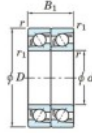

Deep groove ball bearing single row 7224-CDT-FY-JTEKT - 7224-CDT-FY-JTEKT

<https://www.123bearing.com/bearing-housing/deep-groove-bearing/single-row/7224-cdt-fy-jtekt>

Boundary dimensions

Bearing No.	Boundary dimensions(mm)						Basic load ratings(kN)		Fatigue load factor		Limiting speeds(min-1)
	d	D	B	r1(mm)	r2(mm)	Cr	Cor	C0	f0	Grease lub.	
7224CDT FY	120	215	80	2.1	1.1	385	359	17.9	14.6	3800	

PRODUCT FEATURES

Brand	JTEKT
N° Ean13	3616060658685
Inside diameter	120 mm
Outside diameter	215 mm
Thickness	80 mm
Limiting speed	3800 rpm
Dynamic load	385 kN
Static load	359 kN
Packaging	1

contact@123bearing.com

(646) 712 9672

CRT4 de Lesquin 60 Rue Du Haut De Sainghin 59273 Fretin FRANCE