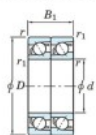

Deep groove ball bearing single row 7320-CDT-FY-JTEKT - 7320-CDT-FY-JTEKT

<https://www.123bearing.com/bearing-housing/deep-groove-bearing/single-row/7320-cdt-fy-jtekt>

Boundary dimensions

Bearing No.	Boundary dimensions(mm)					Basic load ratings(kN)		Fatigue load factor		Limiting speeds(min-1)
	d	D	B	r1(mm)	r2(mm)	Cr	C0r	C0	S0	Groove lub.
7320CDT FY	100	215	94	3	1.1	400	346	14.2	13.4	4000

PRODUCT FEATURES

Brand	JTEKT
N° Ean13	3616060658340
Inside diameter	100 mm
Inside diameter	3.937" inch
Outside diameter	215 mm
Outside diameter	8.465" inch
Thickness	94 mm
Thickness	3.701" inch
Limiting speed	4000 rpm
Dynamic load	400 kN
Static load	346 kN
Packaging	1

contact@123bearing.com

(646) 712 9672

CRT4 de Lesquin 60 Rue Du Haut De Sainghin 59273 Fretin FRANCE