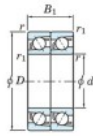

Deep groove ball bearing single row 7920-CDT-FY-JTEKT - 7920-CDT-FY-JTEKT

<https://www.123bearing.com/bearing-housing/deep-groove-bearing/single-row/7920-cdt-fy-jtekt>

Boundary dimensions

Bearing No.	Boundary dimensions(mm)						Basic load ratings(kN)		Fatigue load factor		Limiting speeds(min-1)
	d	D	B	r1(mm)	r2(mm)	r3(mm)	C_r	C_{0r}	C₀	f₀	Grease Lub.
7920CDT FY	100	140	40	1.1	0.6		113	117	5.65	16.3	5500

PRODUCT FEATURES

Brand	JTEKT
N° Ean13	3616060658241
Inside diameter	100 mm
Outside diameter	140 mm
Thickness	40 mm
Limiting speed	5500 rpm
Dynamic load	113 kN
Static load	117 kN
Packaging	1

contact@123bearing.com

(646) 712 9672

CRT4 de Lesquin 60 Rue Du Haut De Sainghin 59273 Fretin FRANCE