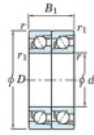

Deep groove ball bearing single row 7418-BDT-FY-JTEKT - 7418-BDT-FY-JTEKT

<https://www.123bearing.com/bearing-housing/deep-groove-bearing/single-row/7418-bdt-fy-jtekt>

Boundary dimensions

Bearing No.	Boundary dimensions(mm)					Basic load ratings(kN)		Fatigue load factor		Limiting speeds(min-1)
	d	D	B	r1(mm)	r2(mm)	C_r	C_{0r}	C_u	f₀	Grease Lub.
7418BDT FY	90	225	108	4	1.5	406	364	15	-	1800

PRODUCT FEATURES

Brand	JTEKT
N° Ean13	3616060658098
Inside diameter	90 mm
Outside diameter	225 mm
Thickness	108 mm
Limiting speed	1800 rpm
Dynamic load	406 kN
Static load	364 kN
Packaging	1

contact@123bearing.com

(646) 712 9672

CRT4 de Lesquin 60 Rue Du Haut De Sainghin 59273 Fretin FRANCE