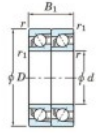

Deep groove ball bearing single row 7318-BDT-FY-JTEKT - 7318-BDT-FY-JTEKT

<https://www.123bearing.com/bearing-housing/deep-groove-bearing/single-row/7318-bdt-fy-jtekt>

Boundary dimensions

Bearing No.	Boundary dimensions(mm)						Basic load ratings(kN)		Fatigue load factor		Limiting speeds(min-1)
	d	D	B	r1mm	r2mm	r3mm	C	C0	f0	f1	Grease lub.
7318BDT FY	90	190	86	3	1.1	300	248	10.8	-	-	2500

PRODUCT FEATURES

Brand	JTEKT
N° Ean13	3616060658067
Inside diameter	90 mm
Outside diameter	190 mm
Thickness	86 mm
Limiting speed	2500 rpm
Dynamic load	300 kN
Static load	248 kN
Packaging	1

contact@123bearing.com

(646) 712 9672

CRT4 de Lesquin 60 Rue Du Haut De Sainghin 59273 Fretin FRANCE