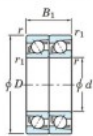

Deep groove ball bearing single row 7018-BDT-FY-JTEKT - 7018-BDT-FY-JTEKT

<https://www.123bearing.com/bearing-housing/deep-groove-bearing/single-row/7018-bdt-fy-jtekt>

Boundary dimensions

Bearing No.	Boundary dimensions(mm)					Basic load ratings(kN)		Fatigue load factor		Limiting speeds(min-1)
	d	D	B	r1(mm)	r2(mm)	Cr	Cor	Cu	f0	Grease lub.
7018BDT FY	90	140	48	1.5	1	119	114	5.6	-	3100

PRODUCT FEATURES

Brand	JTEKT
N° Ean13	3616060658005
Inside diameter	90 mm
Outside diameter	140 mm
Thickness	48 mm
Limiting speed	3100 rpm
Dynamic load	119 kN
Static load	114 kN
Packaging	1

contact@123bearing.com

(646) 712 9672

CRT4 de Lesquin 60 Rue Du Haut De Sainghin 59273 Fretin FRANCE