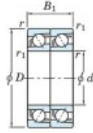

Deep groove ball bearing single row 7918-CDT-FY-JTEKT - 7918-CDT-FY-JTEKT

<https://www.123bearing.com/bearing-housing/deep-groove-bearing/single-row/7918-cdt-fy-jtekt>

Boundary dimensions

Bearing No.	Boundary dimensions(mm)					Basic load ratings(kN)		Fatigue load factor		Limiting speeds(min-1)
	d	D	B	r1(mm)	r2(mm)	C_r	C_{0r}	C₀	f₀	Grease lub.
7918CDT FY	90	125	36	1.1	0.6	80.3	85.2	4.25	16.6	6200

PRODUCT FEATURES

Brand	JTEKT
N° Ean13	3616060657985
Inside diameter	90 mm
Inside diameter	3.543" inch
Outside diameter	125 mm
Outside diameter	4.921" inch
Thickness	36 mm
Thickness	1.417" inch
Limiting speed	6200 rpm
Dynamic load	80.3 kN
Static load	85.2 kN
Packaging	1

contact@123bearing.com

(646) 712 9672

CRT4 de Lesquin 60 Rue Du Haut De Sainghin 59273 Fretin FRANCE