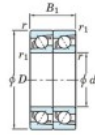

Deep groove ball bearing single row 7317-DT-FY-JTEKT - 7317-DT-FY-JTEKT

<https://www.123bearing.com/bearing-housing/deep-groove-bearing/single-row/7317-dt-fy-jtekt>

Boundary dimensions

Bearing No.	Boundary dimensions(mm)					Basic load ratings(kN)		Fatigue load factor		Limiting speeds(min-1)
	d	D	B	r1(mm)	r2(mm)	Cr	Cor	C0i	f0	Grease lub.
7317DT FY	85	180	82	3	1.1	304	243	14.6	-	3500

PRODUCT FEATURES

Brand	JTEKT
N° Ean13	3616060657930
Inside diameter	85 mm
Outside diameter	180 mm
Thickness	82 mm
Limiting speed	2700 rpm
Dynamic load	304 kN
Static load	243 kN
Packaging	1

contact@123bearing.com

(646) 712 9672

CRT4 de Lesquin 60 Rue Du Haut De Sainghin 59273 Fretin FRANCE