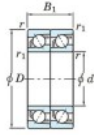

Deep groove ball bearing single row 7017-BDT-FY-JTEKT - 7017-BDT-FY-JTEKT

<https://www.123bearing.com/bearing-housing/deep-groove-bearing/single-row/7017-bdt-fy-jtekt>

Boundary dimensions

Bearing No.	Boundary dimensions(mm)						Basic load ratings(kN)		Fatigue load factor		Limiting speeds(min-1)
	d	D	B	r1(mm)	r2(mm)	C_r	C_{0r}	C₁₀	f₀	Grease lub.	
7017BDT FY	85	130	44	1.1	0.6	99.2	96.7	4.85	-	3300	

PRODUCT FEATURES

Brand	JTEKT
N° Ean13	3616060657862
Inside diameter	85 mm
Inside diameter	3.346" inch
Outside diameter	130 mm
Outside diameter	5.118" inch
Thickness	44 mm
Thickness	1.732" inch
Limiting speed	3300 rpm
Dynamic load	99.2 kN
Static load	96.7 kN
Packaging	1

contact@123bearing.com

(646) 712 9672

CRT4 de Lesquin 60 Rue Du Haut De Sainghin 59273 Fretin FRANCE