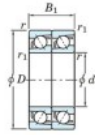

Deep groove ball bearing single row 7016-BDT-FY-JTEKT - 7016-BDT-FY-JTEKT

<https://www.123bearing.com/bearing-housing/deep-groove-bearing/single-row/7016-bdt-fy-jtekt>

Boundary dimensions

Bearing No.	Boundary dimensions(mm)						Basic load ratings(kN)		Fatigue load factor		Limiting speeds(min-1) Grease lub.
	d	D	B	r1(mm)	r2(mm)	C_r	C_{0r}	C_{0r}	f₀		
7016BDT FY	80	125	44	1.1	0.6	97.1	91.3	4.75	-	3500	

PRODUCT FEATURES

Brand	JTEKT
N° Ean13	3616060657725
Inside diameter	80 mm
Inside diameter	3.15" inch
Outside diameter	125 mm
Outside diameter	4.921" inch
Thickness	44 mm
Thickness	1.732" inch
Limiting speed	3500 rpm
Dynamic load	97.1 kN
Static load	91.3 kN
Packaging	1

contact@123bearing.com

(646) 712 9672

CRT4 de Lesquin 60 Rue Du Haut De Sainghin 59273 Fretin FRANCE