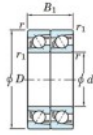

Deep groove ball bearing single row 7915-CDT-FY-JTEKT - 7915-CDT-FY-JTEKT

<https://www.123bearing.com/bearing-housing/deep-groove-bearing/single-row/7915-cdt-fy-jtekt>

Boundary dimensions

Bearing No.	Boundary dimensions(mm)						Basic load ratings(kN)		Fatigue load factor		Limiting speeds(min-1)
	d	D	B	r1(mm)	r2(mm)	C_r	C_{0r}	C₁₀	f₀	Grease lub.	
7915CDT FY	75	105	32	1	0.6	59.7	60.9	3.15	16.5	7400	

PRODUCT FEATURES

Brand	JTEKT
N° Ean13	3616060657558
Inside diameter	75 mm
Outside diameter	105 mm
Thickness	32 mm
Limiting speed	7400 rpm
Dynamic load	59.7 kN
Static load	60.9 kN
Packaging	1

contact@123bearing.com

(646) 712 9672

CRT4 de Lesquin 60 Rue Du Haut De Sainghin 59273 Fretin FRANCE